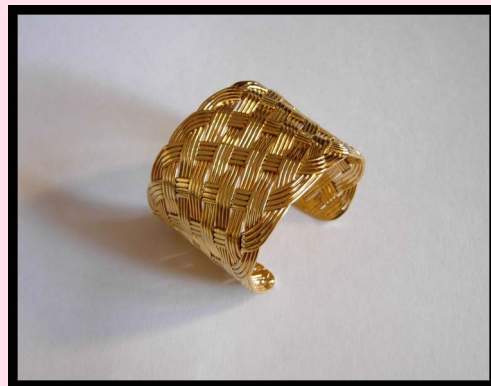

Red Asian Bead and Gold Disc Earrings
ER53 \$28

Tiger's Eye Ana Earrings
ER35 \$38

Bold Gold

14K Gold Vermeil Hammered Oval Bangle BR64 \$78

14K Gold Vermeil Bangle BR63 \$148

14K Gold Vermeil Woven Cuff BR59 \$198